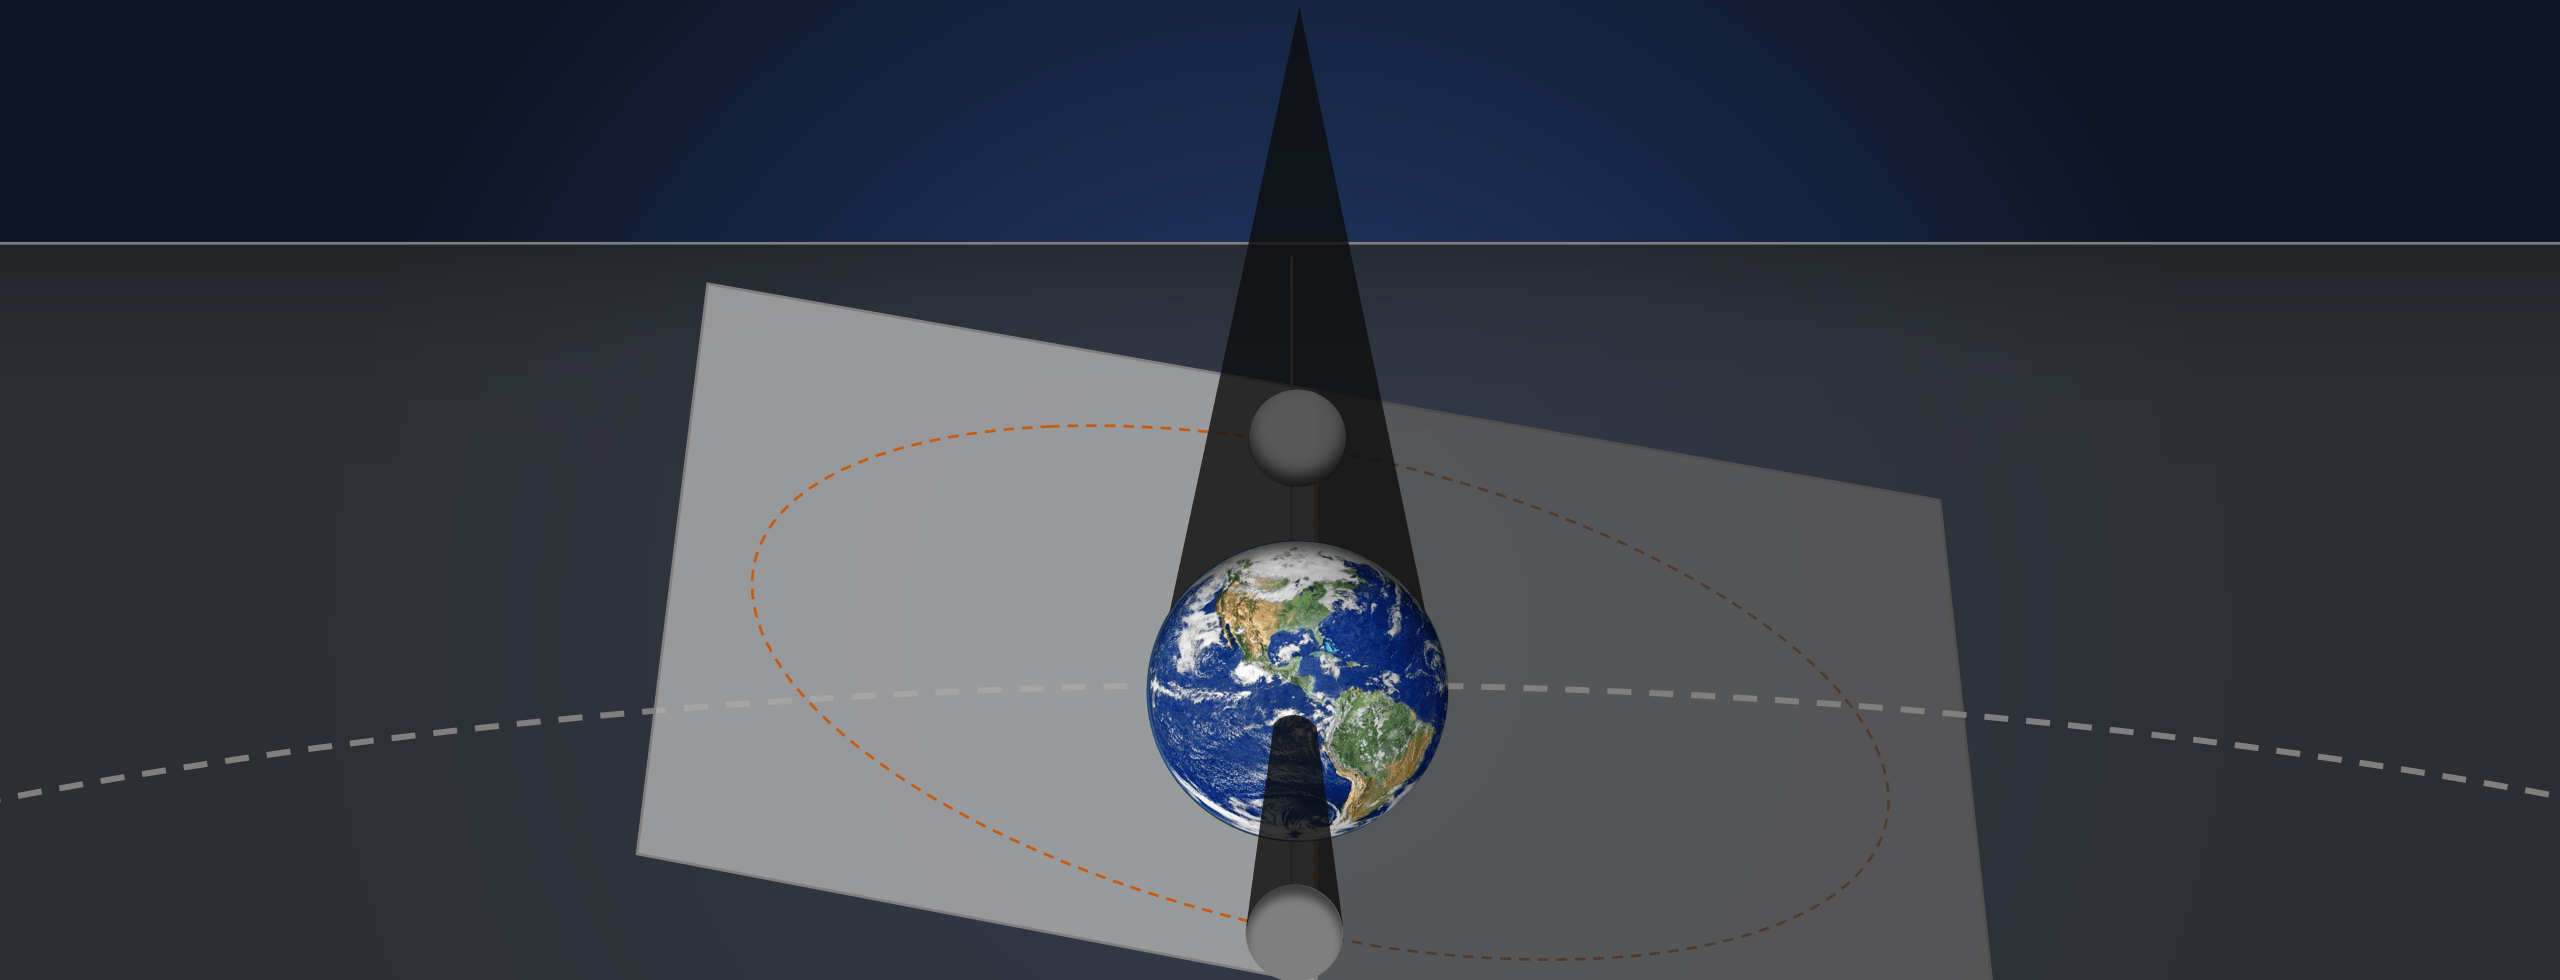

# **QUARTO MINGUANTE**

**00H-12H**

**NOVA**  
**29,5 dias**

**LADO  
PRÓXIMO**

**LADO  
DISTANTE**

A solar eclipse is shown against a black background. The sun is partially obscured by the moon, creating a bright ring of light. The word "ECLIPSES" is written in a white, stylized, sans-serif font across the center of the eclipse.

ECLIPSES

Cheia

Nova

NÃO OCORREM ECLIPSES!

NÃO OCORREM ECLIPSES!

Eclipse do Sol | Lua nova

Eclipse da Lua    Lua Cheia